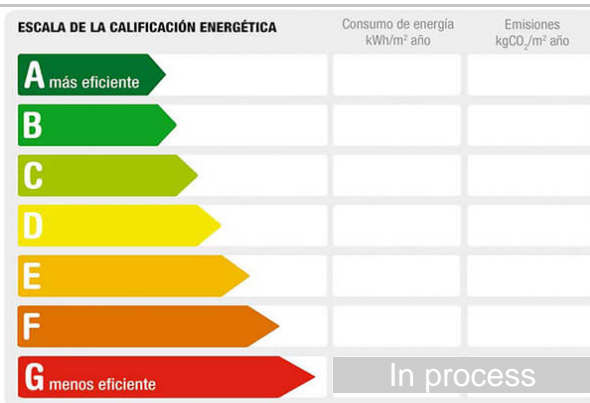

Sqm built: 150   **Floor:** stoneware   **Air conditioner:** cold/hot

Hot water: individual   **Stays:** 4   **Toilets:** 2

Outward/Inward: outward

Description:

Local comercial preparado como restaurante/bar.
Esta completamente montado, en funcionamiento hasta hace muy poco. Alquiler de 600€/mes.